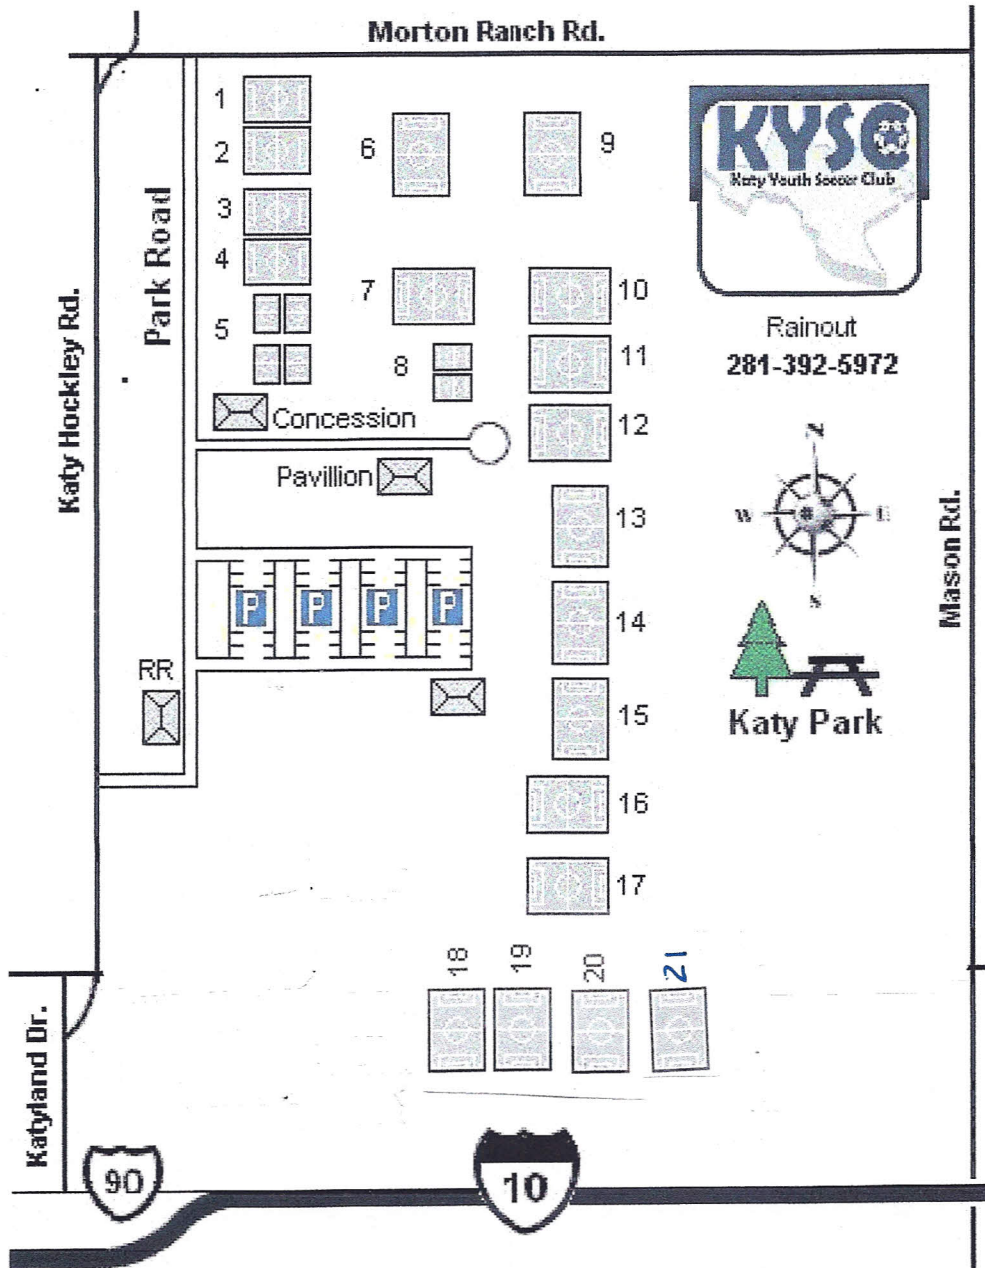

Katy Park
24927 Morton Rd.
Katy, TX 77493

Field Location: U10-U12 Age Groups